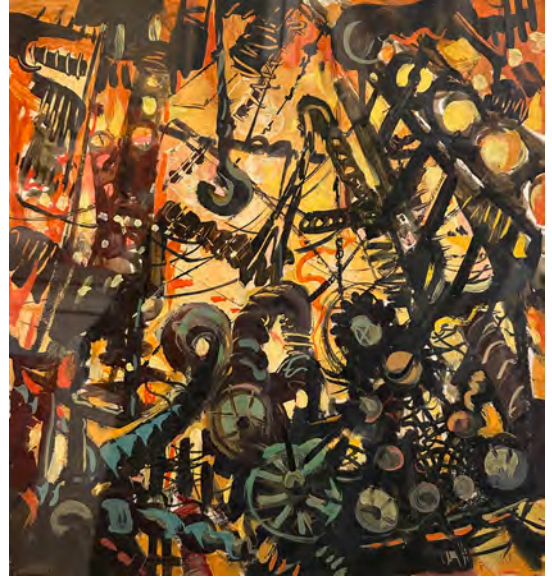

PIER AND ICE CAKES
Kayla Mohammadi

OPENING ZINNIA
Elizabeth O'Reilly

WHITE ISLANDS
Chris Osgood

JIM FISHING ON COLD
STREAM POND
Jody Payne

MOTOR SHOP
Dennis Pinette

QUEEN ANN'S LACE
Nina Poole

FULL SUNLIGHT ON TREES
Michael Reece