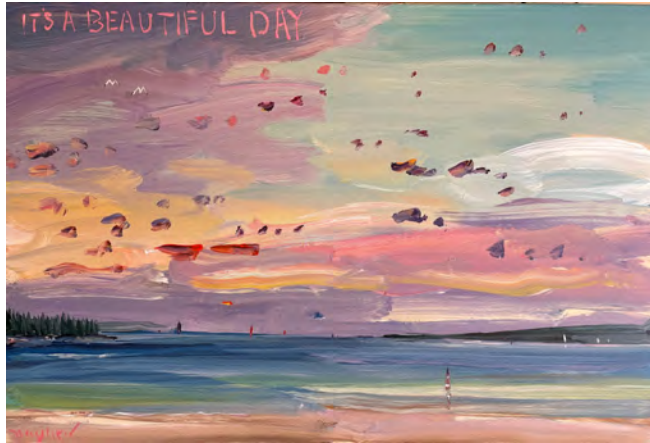

EARLY JULY
Melanie Essex

WINTER THISTLE #4
Kathy Florance

LANDING
Brenda Free

SUMAC CLOSE UP
Nancy Glassman

EVENTIDE
Jeanne Goodman

WOOD STRUCTURE
Stew Henderson

IN THE ISLANDS
Bayard Hollins

FEAST
Janice Kasper