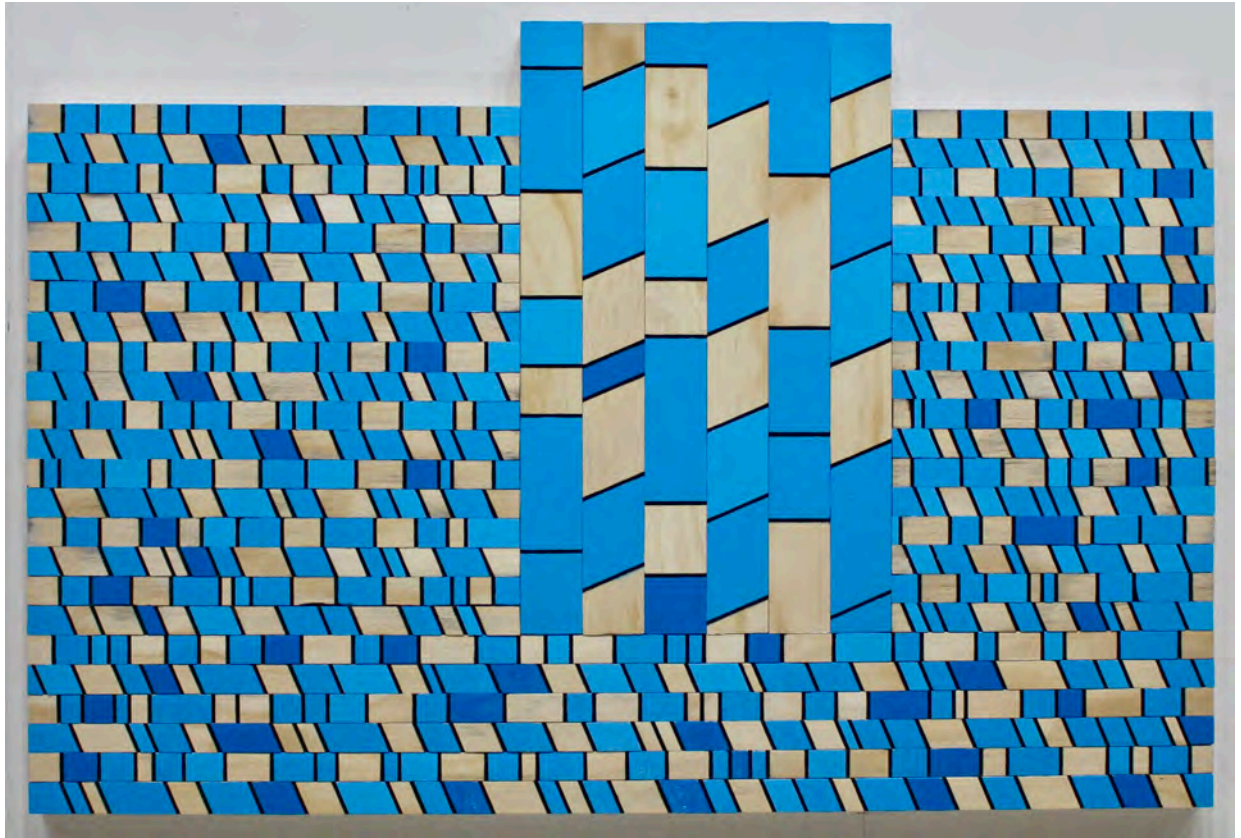

EAST END, WATERFRONT 2021
acrylic on wood 16 x 12 1/2 x 1 1/2 inches