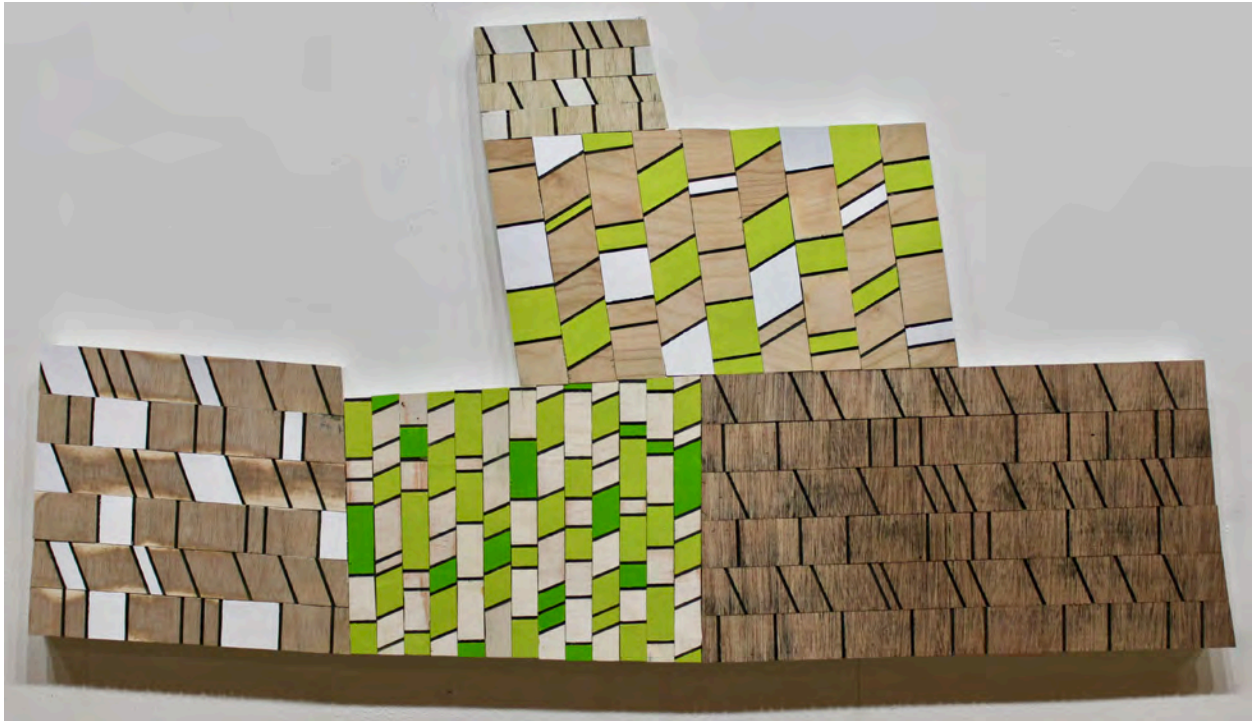

As this body of work evolves, these assembled paintings have become more complex in construction, but also more revealing in their content.

Stew Henderson  
2024

THE CORNER STORE, SOUTH GLASTONBURY 2022  
acrylic on wood 25 1/2 x 23 3/4 x 1 5/6 inches

EAST END, WATERFRONT 2021  
acrylic on wood 16 x 12 1/2 x 1 1/2 inches

BLUE WINDOW, GREENWICH 2022  
acrylic on wood 26 x 39 x 1 inches

SOUTHWEST 2021  
acrylic on wood 16 x 16 1/2 x 1 1/2 inches

THE NEW BARN 2022  
acrylic on wood 57 x 18 x 1 1/4 inches

THE MUSEUM OF FAMOUS PICTURES 2022  
acrylic on wood 35 1/2 x 48 x 2 inches

MEAT PACKING DISTRICT 2021  
aerosol on wood 24 x 23 x 1 inches

THE MEADOWS 2022  
acrylic on wood 23 x 43 1/2 inches