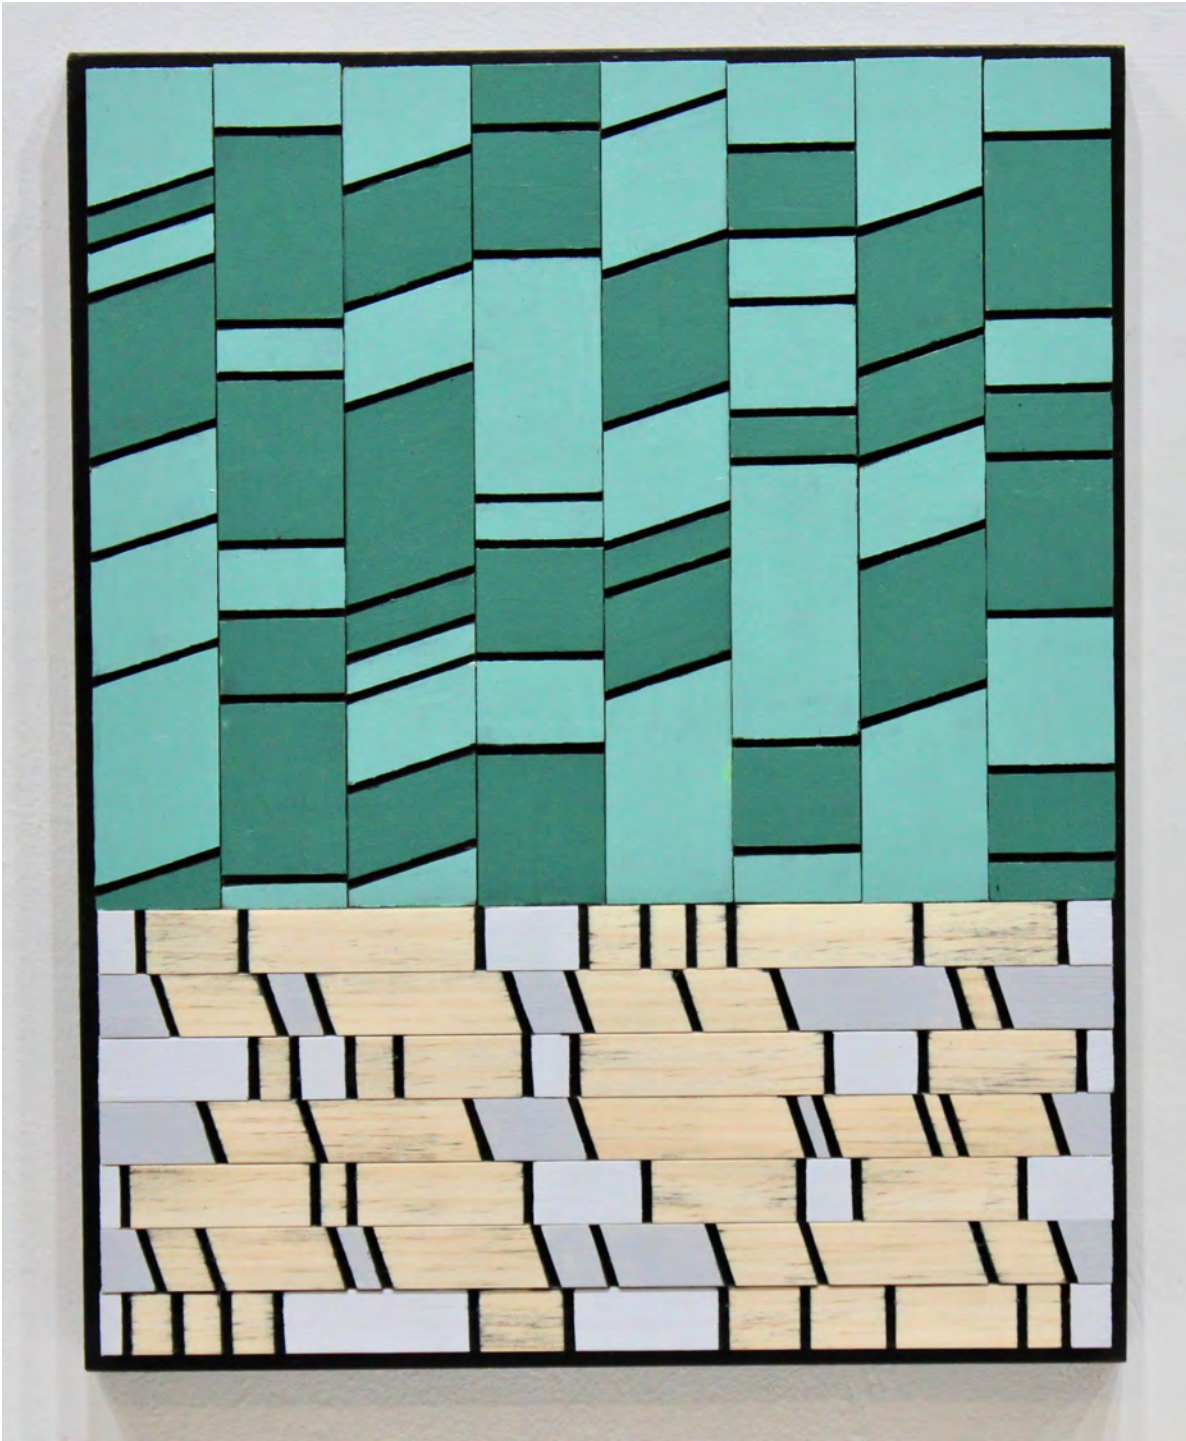

# PLACES

This series evolved from a small sketch that I had done on wood several years ago. The sketch resurfaced about three years ago while cleaning my studio and prompted me to see if I could define a location with a limited amount of visual information. These paintings portray places that are real or imagined by using color, design and a binary language of straight and slanted lines that are cut into wood strips and assembled much like a puzzle. I choose specific details in each place and combine them to create an abstract impression of what I have encountered.

As this body of work evolves, these assembled paintings have become more complex in construction, but also more revealing in their content.

Stew Henderson  
2024

THE CORNER STORE, SOUTH GLASTONBURY 2022  
acrylic on wood 25 1/2 x 23 3/4 x 1 5/6 inches